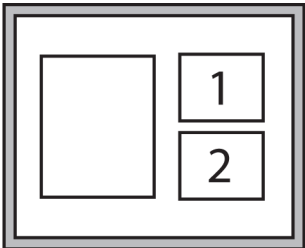

## Simple elegance

A minimalist, narrow, rectangular profile frame with a brushed aluminium finish surface.  
Profile width 10mm, profile height 18.2 mm.

- Soft grey 
- Soft silver 
- Soft black 
- Soft gold 

30cm x 40cm **£429**

Photo insert size: 6" x 8" (15.2cm x 20.3cm)

40cm x 50cm **£479**

Photo insert size: 8" x 10" (20.3cm x 25.4cm)

## Classic Chic

A classic, wood frame with a grain effect and bevelled edge, individually handmade locally by our expert framers.  
Profile width 14mm, profile height 20mm (30cm x 40cm) or 30mm (40cm x 50cm)

- White 
- Black 

30cm x 40cm **£449**

Photo insert size: 6" x 8" (15.2cm x 20.3cm)

40cm x 50cm **£499**

Photo insert size: 8" x 10" (20.3cm x 25.4cm)

If you are looking for something bigger or smaller contact us at [sam@playdna.co.uk](mailto:sam@playdna.co.uk)