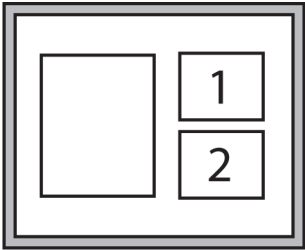

## Simple elegance

A minimalist, narrow, rectangular profile frame with a brushed aluminium finish surface.  
Profile width 10mm, profile height 18.2 mm.

- Soft grey 
- Soft silver 
- Soft black 
- Soft gold 

30cm x 40cm **£429**

Photo insert size: 6" x 8" (15.2cm x 20.3cm)

40cm x 50cm **£479**

Photo insert size: 8" x 10" (20.3cm x 25.4cm)

## Classic Chic

A classic, wood frame with a grain effect and bevelled edge, individually handmade locally by our expert framers.  
Profile width 14mm, profile height 20mm (30cm x 40cm) or 30mm (40cm x 50cm)

- White 
- Black 

30cm x 40cm **£449**

Photo insert size: 6" x 8" (15.2cm x 20.3cm)

40cm x 50cm **£499**

Photo insert size: 8" x 10" (20.3cm x 25.4cm)

If you are looking for something bigger or smaller contact us at [sam@playdna.co.uk](mailto:sam@playdna.co.uk)