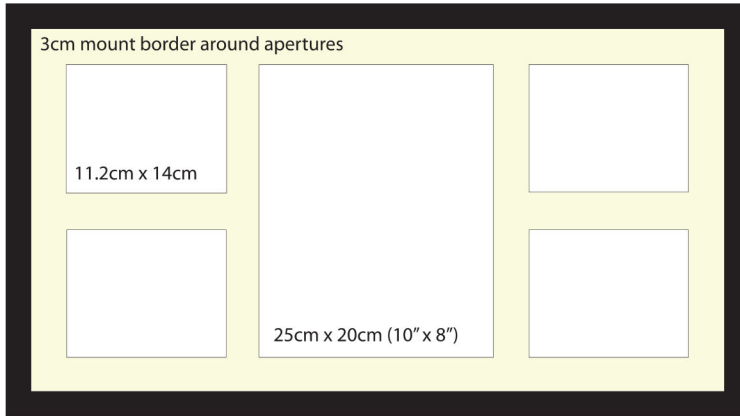

Prices

Play

DNA

Classic Chic - family

A classic, wood frame with a grain effect and bevelled edge, individually handmade locally by our expert framers. Profile width 14mm, profile height 20mm.

2cm frame

Approx total size = 64cm x 35.5cm

Frame colours

White

64cm x 35.5cm **£799**

Black

Looking for something bigger or smaller? More family members?
Contact us at: sam@playdna.co.uk for a new quote