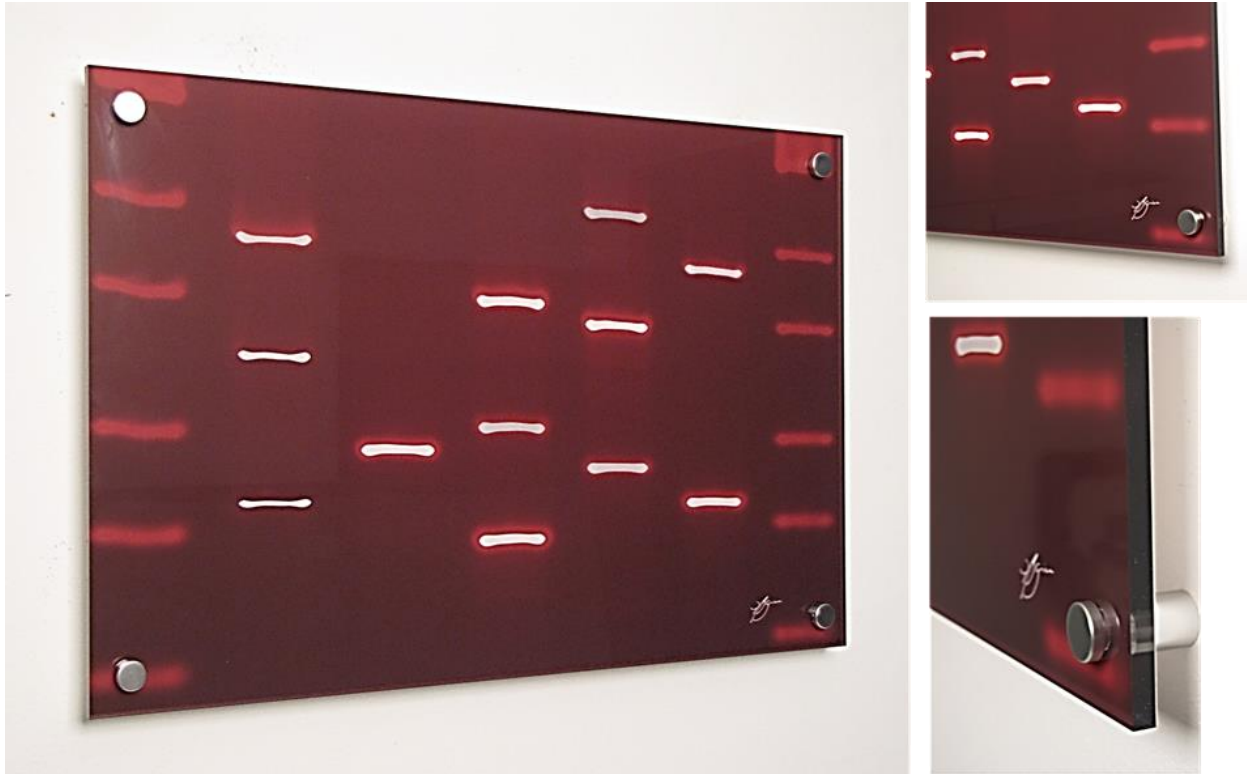

Acrylic

Produced using 250gsm satin archival professional photographic paper, this image is back mounted to a diamond polished 6mm thick acrylic panel. This product is supplied with four 40mm deep aluminium fixings.

Number of people	1	2	3	4	5	6
Acrylic Wall Mount (single)						
600 x 400mm	£599	£799	£999	£1,199	£1,349	£1,499
800 x 535mm	£719	£919	£1,119	£1,319	£1,469	£1,619
1000 x 665mm	£839	£1,039	£1,239	£1,439	£1,589	£1,739
Acrylic Wall Mount (Duo)						
600 x 800mm		£939				
1200 x 400mm		£859				

If you are looking for something a bit different contact us at sam@playdna.co.uk for bespoke options