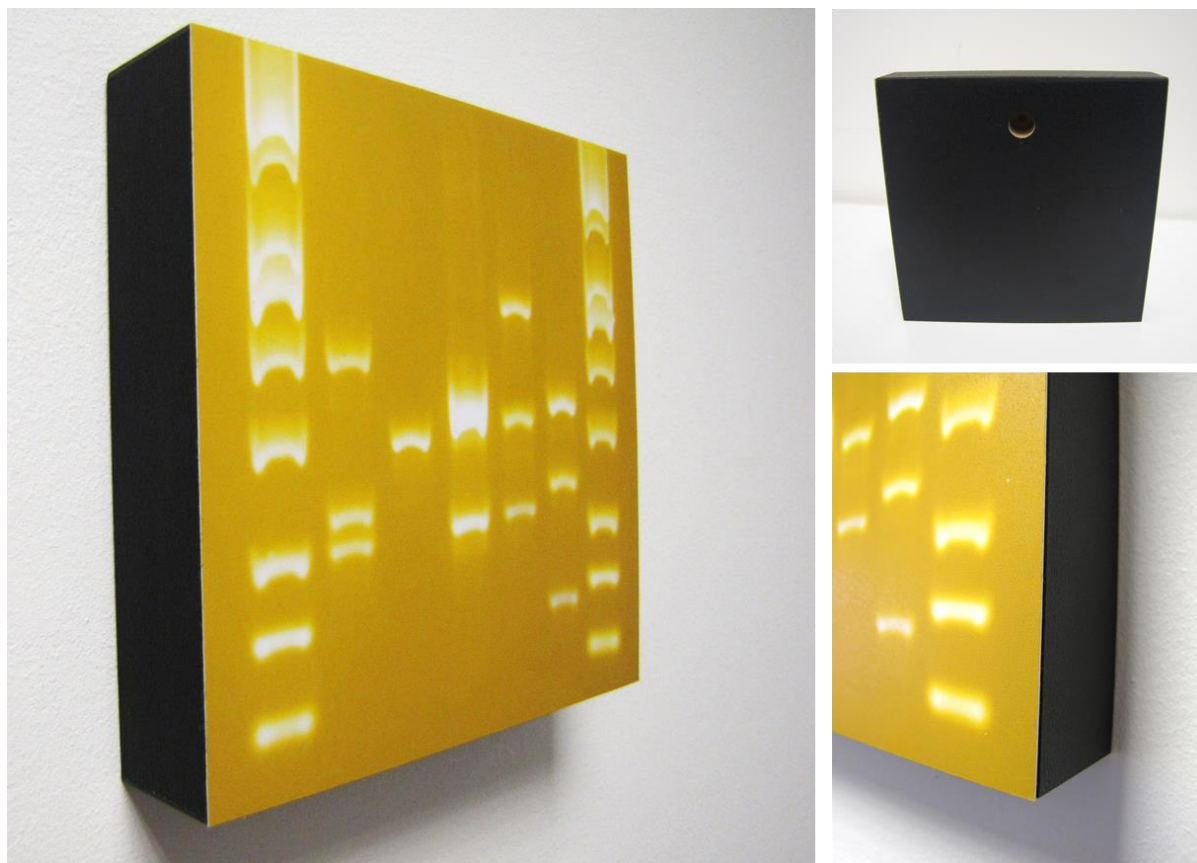

Box Canvas

Produced using a high textured heavyweight 380gsm archival natural canvas that is sealed with fine art recommended varnish, this item is hand stretched across a 45mm deep frame and finished with artists backing tape.

If you are looking for something a bit different contact us at sam@playdna.co.uk for bespoke options

Block Prints

A contemporary way to show off your images. Printed to the highest quality, with a matt black edge, the blocks themselves are made from a paper honeycomb with thin MDF on the outside, making them very strong but also light.

If you are looking for something a bit different contact us at sam@playdna.co.uk for bespoke options

Metal

Produced using 250gsm satin archival professional photographic paper, this image is heat mounted onto a 3mm aluminium panel which is sealed behind a 3mm acrylic panel. Fitted with a box aluminium hanging system the product sits off the wall, giving it a floating effect.