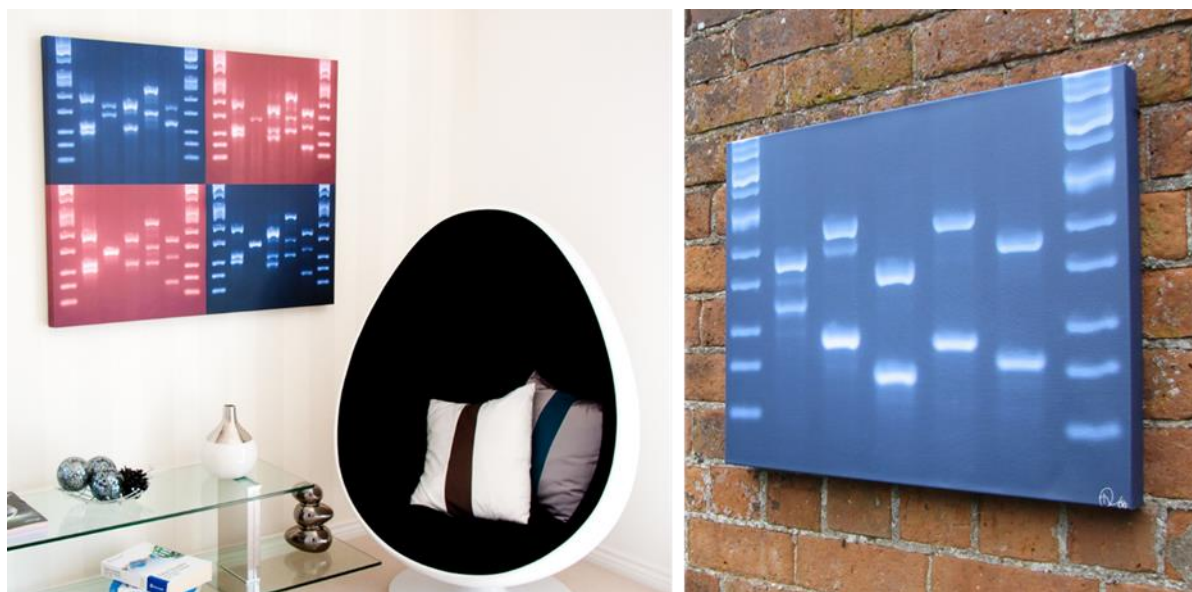

Picture on CD

We can supply your artwork as a high-resolution digital file on CD so you can print to order or let your creativity run wild! As with all our DNA Portraits, your digital image will come with a hard copy explanatory guide and analysis certificate for each person, so you know exactly what it all means.

Box Canvas

Produced using a high textured heavyweight 380gsm archival natural canvas that is sealed with fine art recommended varnish, this item is hand stretched across a 45mm deep frame and finished with artists backing tape.

If you are looking for something a bit different contact us at sam@playdna.co.uk for bespoke options

Block Prints

A contemporary way to show off your images. Printed to the highest quality, with a matt black edge, the blocks themselves are made from a paper honeycomb with thin MDF on the outside, making them very strong but also light.