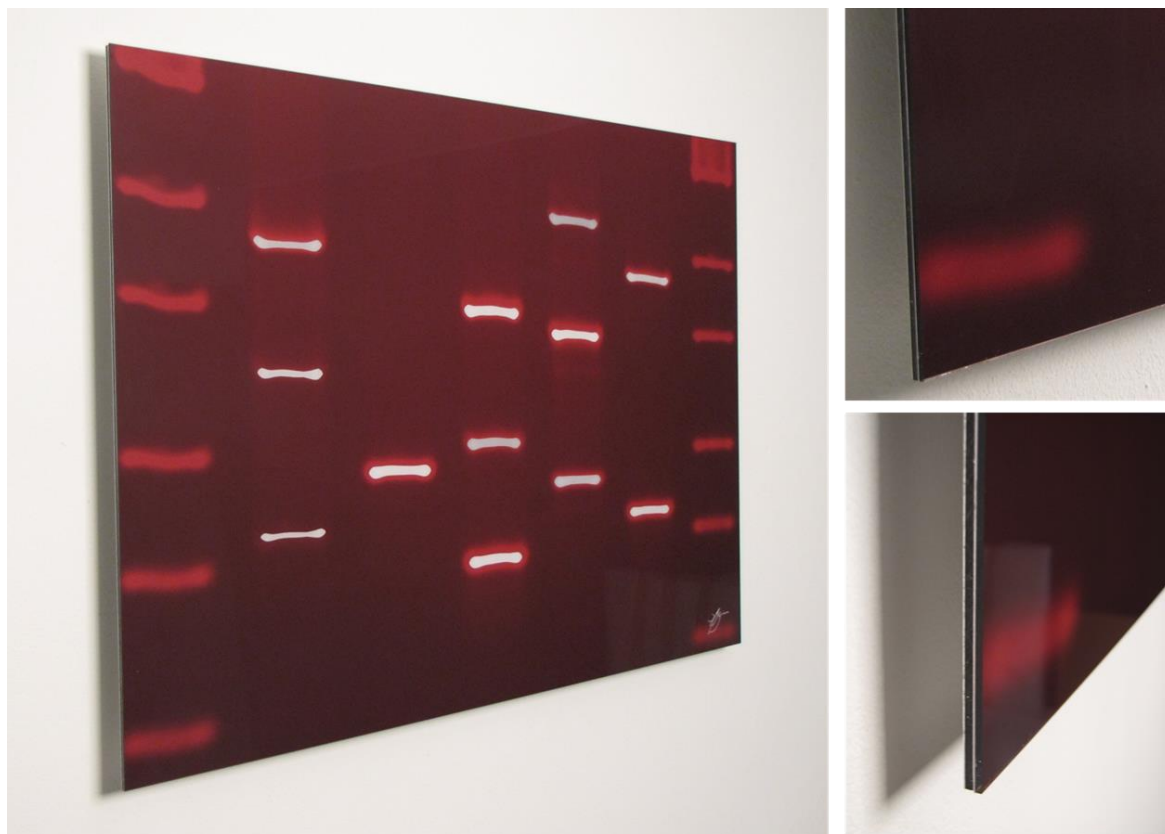

Box Canvas

Produced using a high textured heavyweight 380gsm archival natural canvas that is sealed with fine art recommended varnish, this item is hand stretched across a 45mm deep frame and finished with artists backing tape.

If you are looking for something a bit different contact us at sam@playdna.co.uk for bespoke options

Block Prints

A contemporary way to show off your images. Printed to the highest quality, with a matt black edge, the blocks themselves are made from a paper honeycomb with thin MDF on the outside, making them very strong but also light.

If you are looking for something a bit different contact us at sam@playdna.co.uk for bespoke options

Metal

Produced using 250gsm satin archival professional photographic paper, this image is heat mounted onto a 3mm aluminium panel which is sealed behind a 3mm acrylic panel. Fitted with a box aluminium hanging system the product sits off the wall, giving it a floating effect.