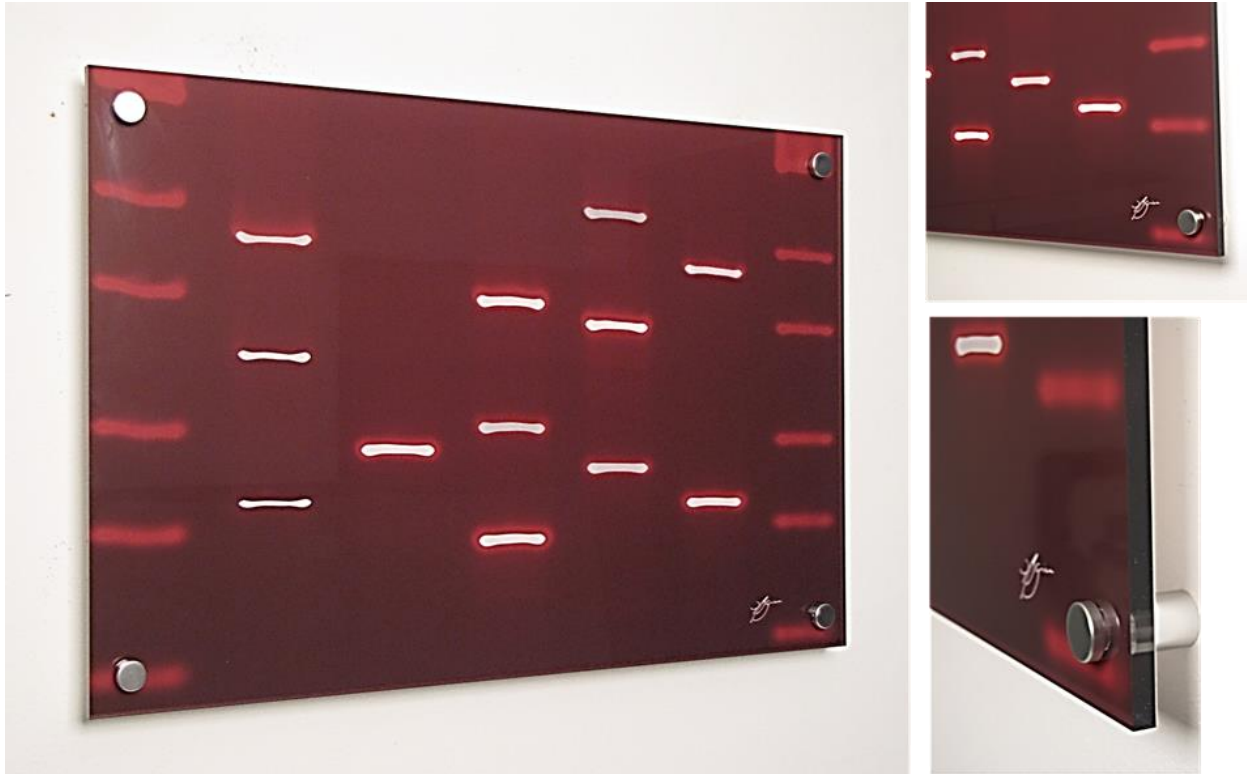

Acrylic

Produced using 250gsm satin archival professional photographic paper, this image is back mounted to a diamond polished 6mm thick acrylic panel. This product is supplied with four 40mm deep aluminium fixings.

Number of people	1	2	3	4	5	6
Acrylic Wall Mount (single)						
600 x 400mm	£599	£799	£999	£1,199	£1,349	£1,499
800 x 535mm	£719	£919	£1,119	£1,319	£1,469	£1,619
1000 x 665mm	£839	£1,039	£1,239	£1,439	£1,589	£1,739
Acrylic Wall Mount (Duo)						
600 x 800mm		£939				
1200 x 400mm		£859				