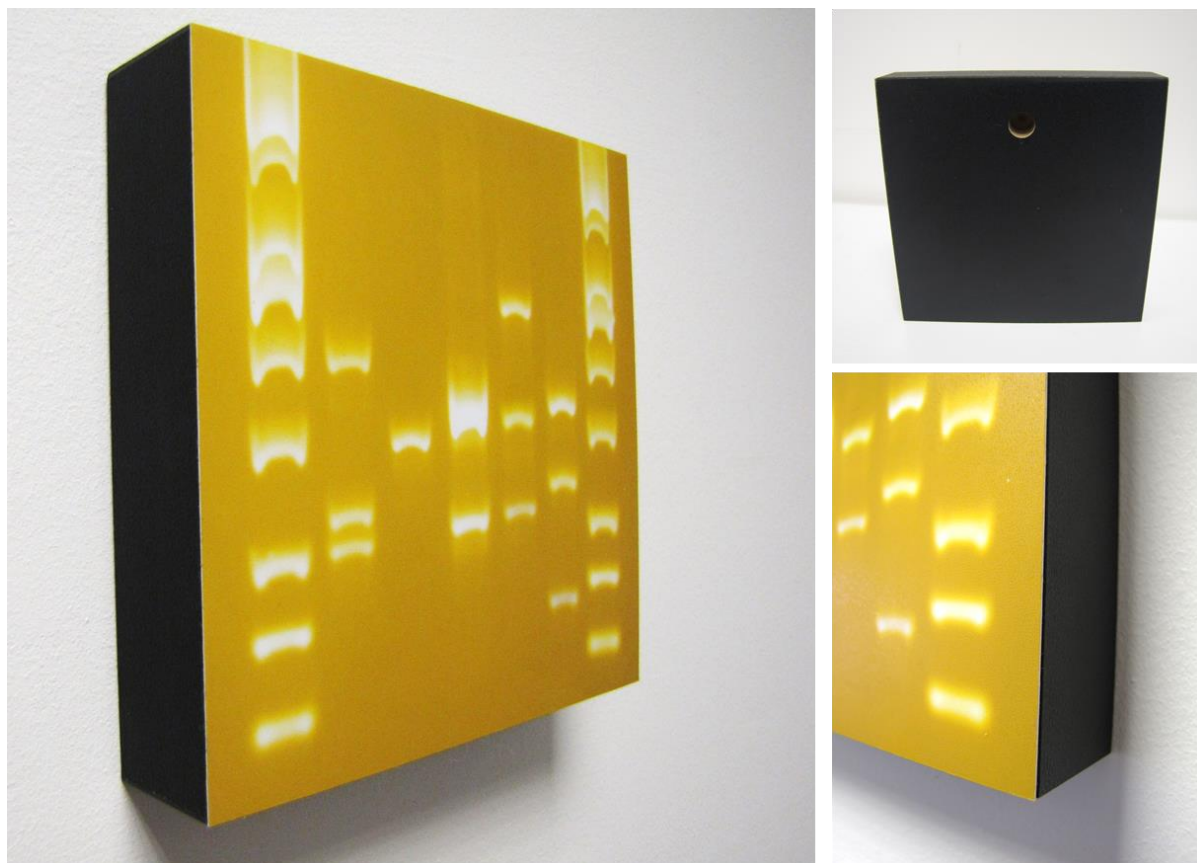

# Block Prints

A contemporary way to show off your images. Printed to the highest quality, with a matt black edge, the blocks themselves are made from a paper honeycomb with thin MDF on the outside, making them very strong but also light.

Number of people	1	2	3	4	5	6
<b>Square blocks</b>						
121 x 121 mm	<b>£419</b>	<b>£619</b>	<b>£819</b>	<b>£1,019</b>	<b>£1,169</b>	<b>£1,319</b>
305 x 305 mm	<b>£509</b>	<b>£709</b>	<b>£909</b>	<b>£1,109</b>	<b>£1,259</b>	<b>£1,409</b>
610 x 610 mm	<b>£648</b>	<b>£848</b>	<b>£1,048</b>	<b>£1,248</b>	<b>£1,398</b>	<b>£1,548</b>
<b>Landcape blocks</b>						
248 x 197 mm		<b>£642</b>				
508 x 406 mm		<b>£785</b>				
724 x 483 mm		<b>£834</b>				
940 x 305 mm		<b>£810</b>				