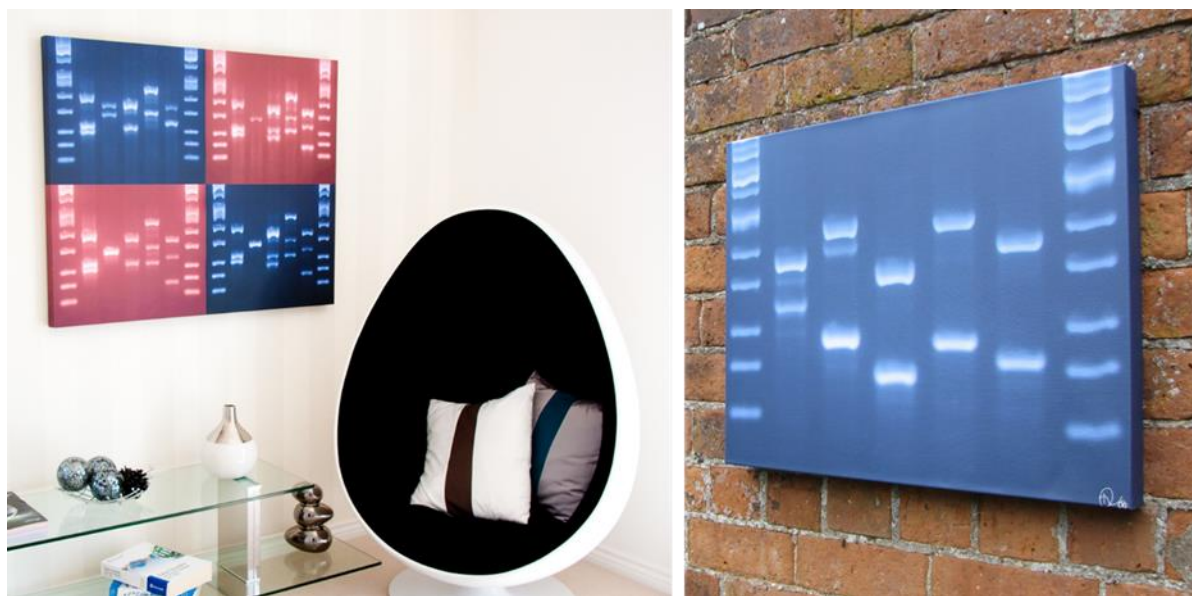

Box Canvas

Produced using a high textured heavyweight 380gsm archival natural canvas that is sealed with fine art recommended varnish, this item is hand stretched across a 45mm deep frame and finished with artists backing tape.

Number of people	1	2	3	4	5	6
Single Box Canvas - Studio						
600 x 400mm	£479	£679	£879	£1,079	£1,229	£1,379
800 x 535mm	£539	£739	£939	£1,139	£1,289	£1,439
1000 x 665mm	£619	£819	£1,019	£1,219	£1,369	£1,519
Duo Box Canvas - Studio						
600 x 800mm		£839				
1200 x 400mm		£799				