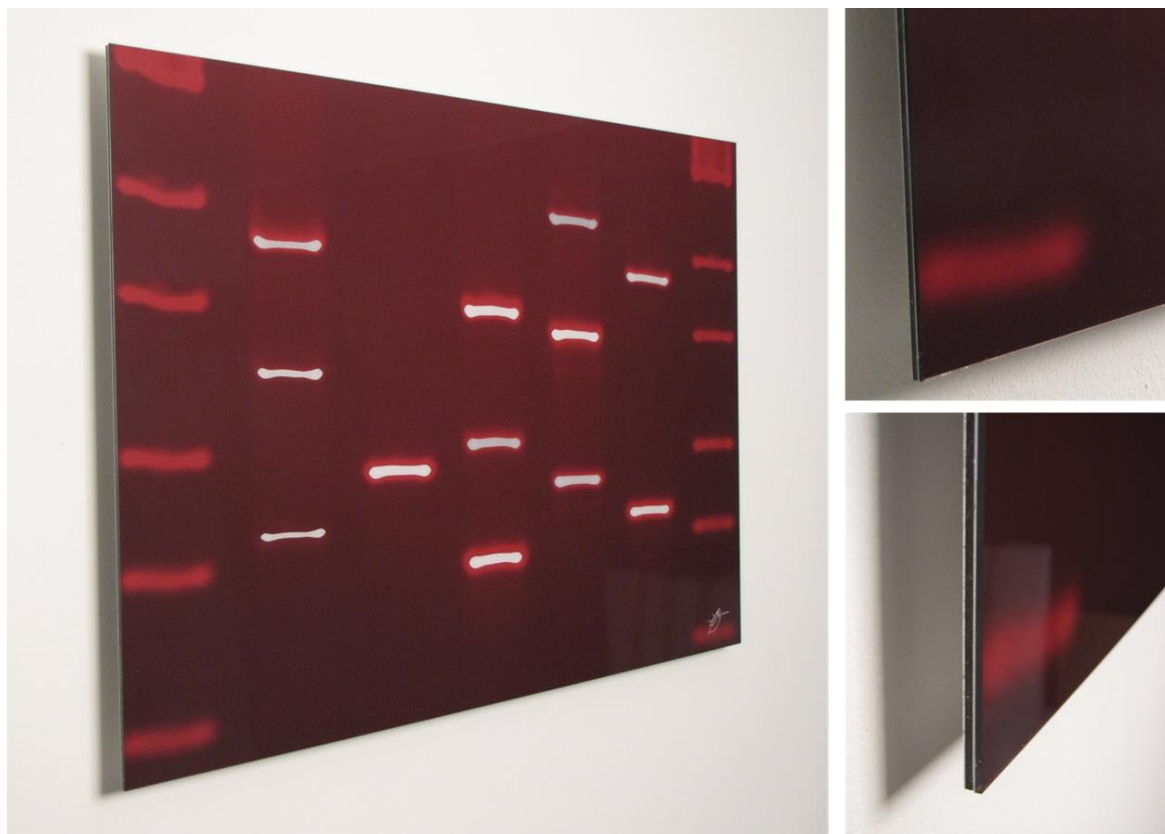

Metal

Produced using 250gsm satin archival professional photographic paper, this image is heat mounted onto a 3mm aluminium panel which is sealed behind a 3mm acrylic panel. Fitted with a box aluminium hanging system the product sits off the wall, giving it a floating effect.

Number of people	1	2	3	4	5	6
Highline - aluminium (single)						
600 x 400mm	£549	£749	£949	£1,149	£1,299	£1,449
800 x 535mm	£719	£919	£1,119	£1,319	£1,469	£1,619
1000 x 665mm	£799	£999	£1,199	£1,399	£1,549	£1,699
Highline - aluminium (Duo)						
600 x 800mm		£879				
1200 x 400mm		£899				